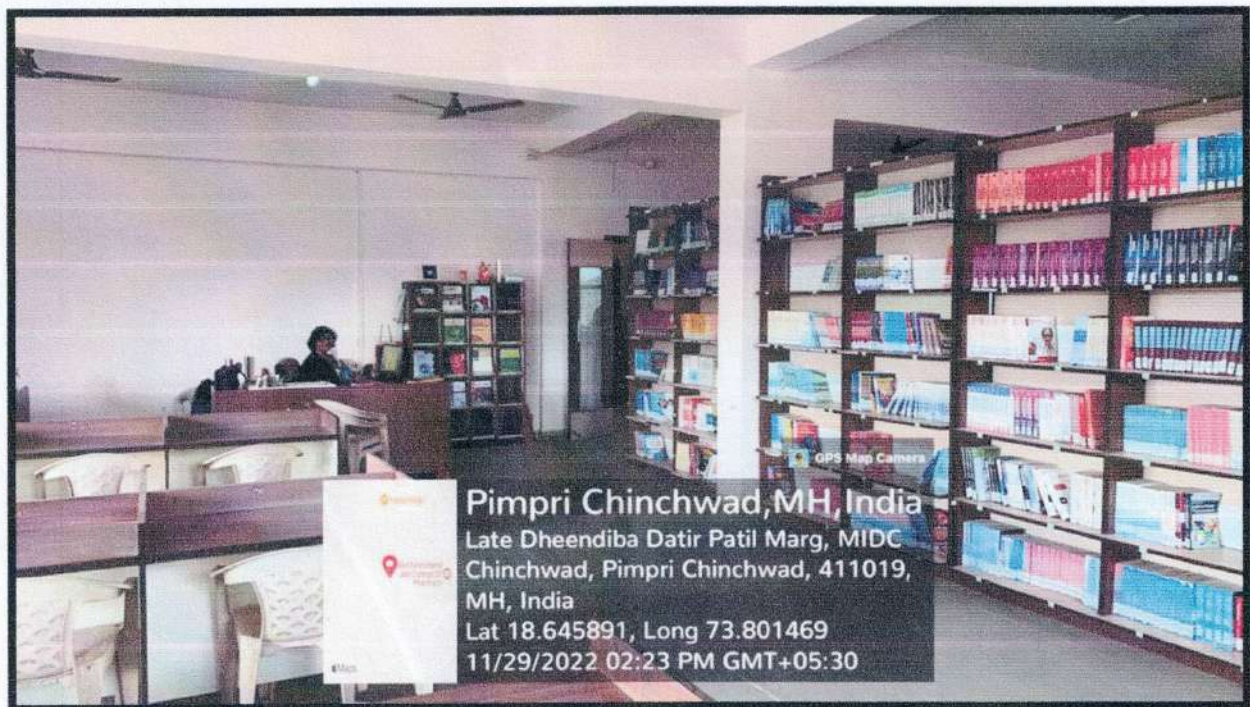

Pimpri Chinchwad, MH, India
Late Dheendiba Datir Patil Marg, MIDC
Chinchwad, Pimpri Chinchwad, 411019,
MH, India
Lat 18.645891, Long 73.801469
11/29/2022 02:23 PM GMT+05:30